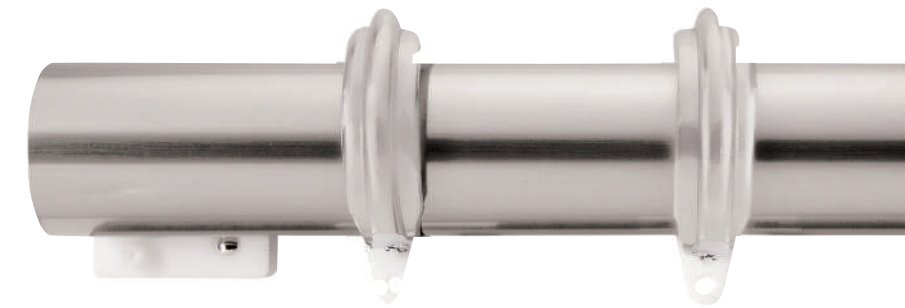

HOLDBACKS

CONTEMPORARY ROUND
Black Shown. Available in 3", 4½".

TRANSITIONAL SQUARE
Caramel Shown. Available in 3", 4½".

CAMBER
Antique Silver Shown. Available in 3", 4½".

HOLDBACK ARM WITH ENDCAP Antique Silver Shown.

POLES

1 3/8" STATIONARY POLE
Brushed Bronze, Satin Nickel Shown.
Fixed Width, 8'.

1 3/8" STATIONARY TELESCOPING POLE
Gilded Bronze, Black Shown.
36"-66", 66"-120", 120"-180".

ESTATE™ TRAVERSE RODS

The Estate™ 2" Rod Collections are the flagship of the Kirsch® Decorative Drapery Hardware product lines. Estate™ rods are decorative traversing drapery rods with heavy duty wheeled carriers that are designed to carry today's heavier draperies. Having set the interior design standard for decades, each of the three Estate™ collections are characterized by historically inspired finials, premium finishes, and precision-engineered components. Buckingham®, Designer Metals™, and Wood Trends™ Collections are featured in countless luxury venues and designer homes throughout the world.

For details on what is included with your Estate™ traverse rods please refer to the Kirsch® price list.

ESTATE™ ROD
WITH RINGS

Polished Nickel Shown
Custom Sizes Only
Additional rings sold separately

ESTATE™ ROD
WITHOUT RINGS