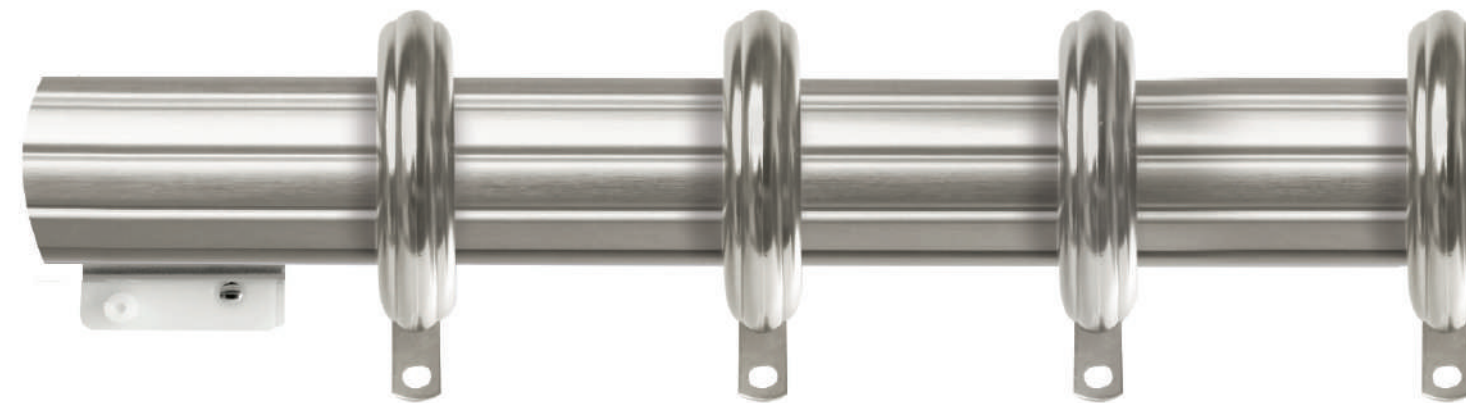

For details on what is included with your Estate™ traverse rods please refer to the Kirsch® price list.

ESTATE™ ROD
WITH RINGS

Polished Nickel Shown
Custom Sizes Only
Additional rings sold separately

ESTATE™ ROD
WITHOUT RINGS

Black Shown
Custom Sizes Only

ESTATE™ ROD
WITH RIPPLEFOLD™

Gilded Bronze Shown
Custom Sizes Only

TRAVERSE

TRAVERSE FLUTED
ROD WITH SLIDES
Brushed Bronze Shown
Additional slides sold separately

TRAVERSE FLUTED
ROD WITH RINGS
Antique Silver Shown
Additional rings sold separately

TRAVERSE SMOOTH
ROD WITH RINGS
Satin Nickel Shown
Additional rings sold separately

TRAVERSE SMOOTH
ROD WITH SLIDES
Gilded Bronze Shown
Additional slides sold separately

BRACKETS

SINGLE WALL BRACKET
Satin Nickel Shown.