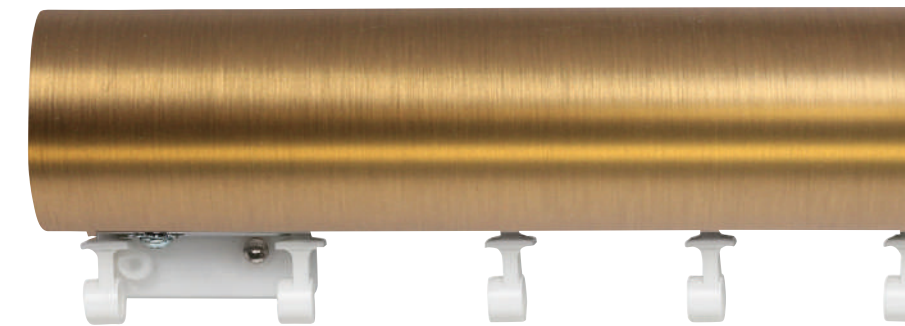

POLES

1 3/8" STATIONARY POLE
Brushed Bronze, Satin Nickel Shown.
Fixed Width, 8'.

1 3/8" STATIONARY TELESCOPING POLE
Gilded Bronze, Black Shown.
36"-66", 66"-120", 120"-180".

ESTATE™ TRAVERSE RODS

The Estate™ 2" Rod Collections are the flagship of the Kirsch® Decorative Drapery Hardware product lines. Estate™ rods are decorative traversing drapery rods with heavy duty wheeled carriers that are designed to carry today's heavier draperies. Having set the interior design standard for decades, each of the three Estate™ collections are characterized by historically inspired finials, premium finishes, and precision-engineered components. Buckingham®, Designer Metals™, and Wood Trends™ Collections are featured in countless luxury venues and designer homes throughout the world.

For details on what is included with your Estate™ traverse rods please refer to the Kirsch® price list.

ESTATE™ ROD
WITH RINGS

Polished Nickel Shown
Custom Sizes Only
Additional rings sold separately

ESTATE™ ROD
WITHOUT RINGS

Black Shown
Custom Sizes Only

ESTATE™ ROD
WITH RIPPLEFOLD™

Gilded Bronze Shown
Custom Sizes Only

TRAVERSE

TRAVERSE FLUTED
ROD WITH SLIDES
Brushed Bronze Shown
Additional slides sold separately

TRAVERSE FLUTED
ROD WITH RINGS
Antique Silver Shown
Additional rings sold separately