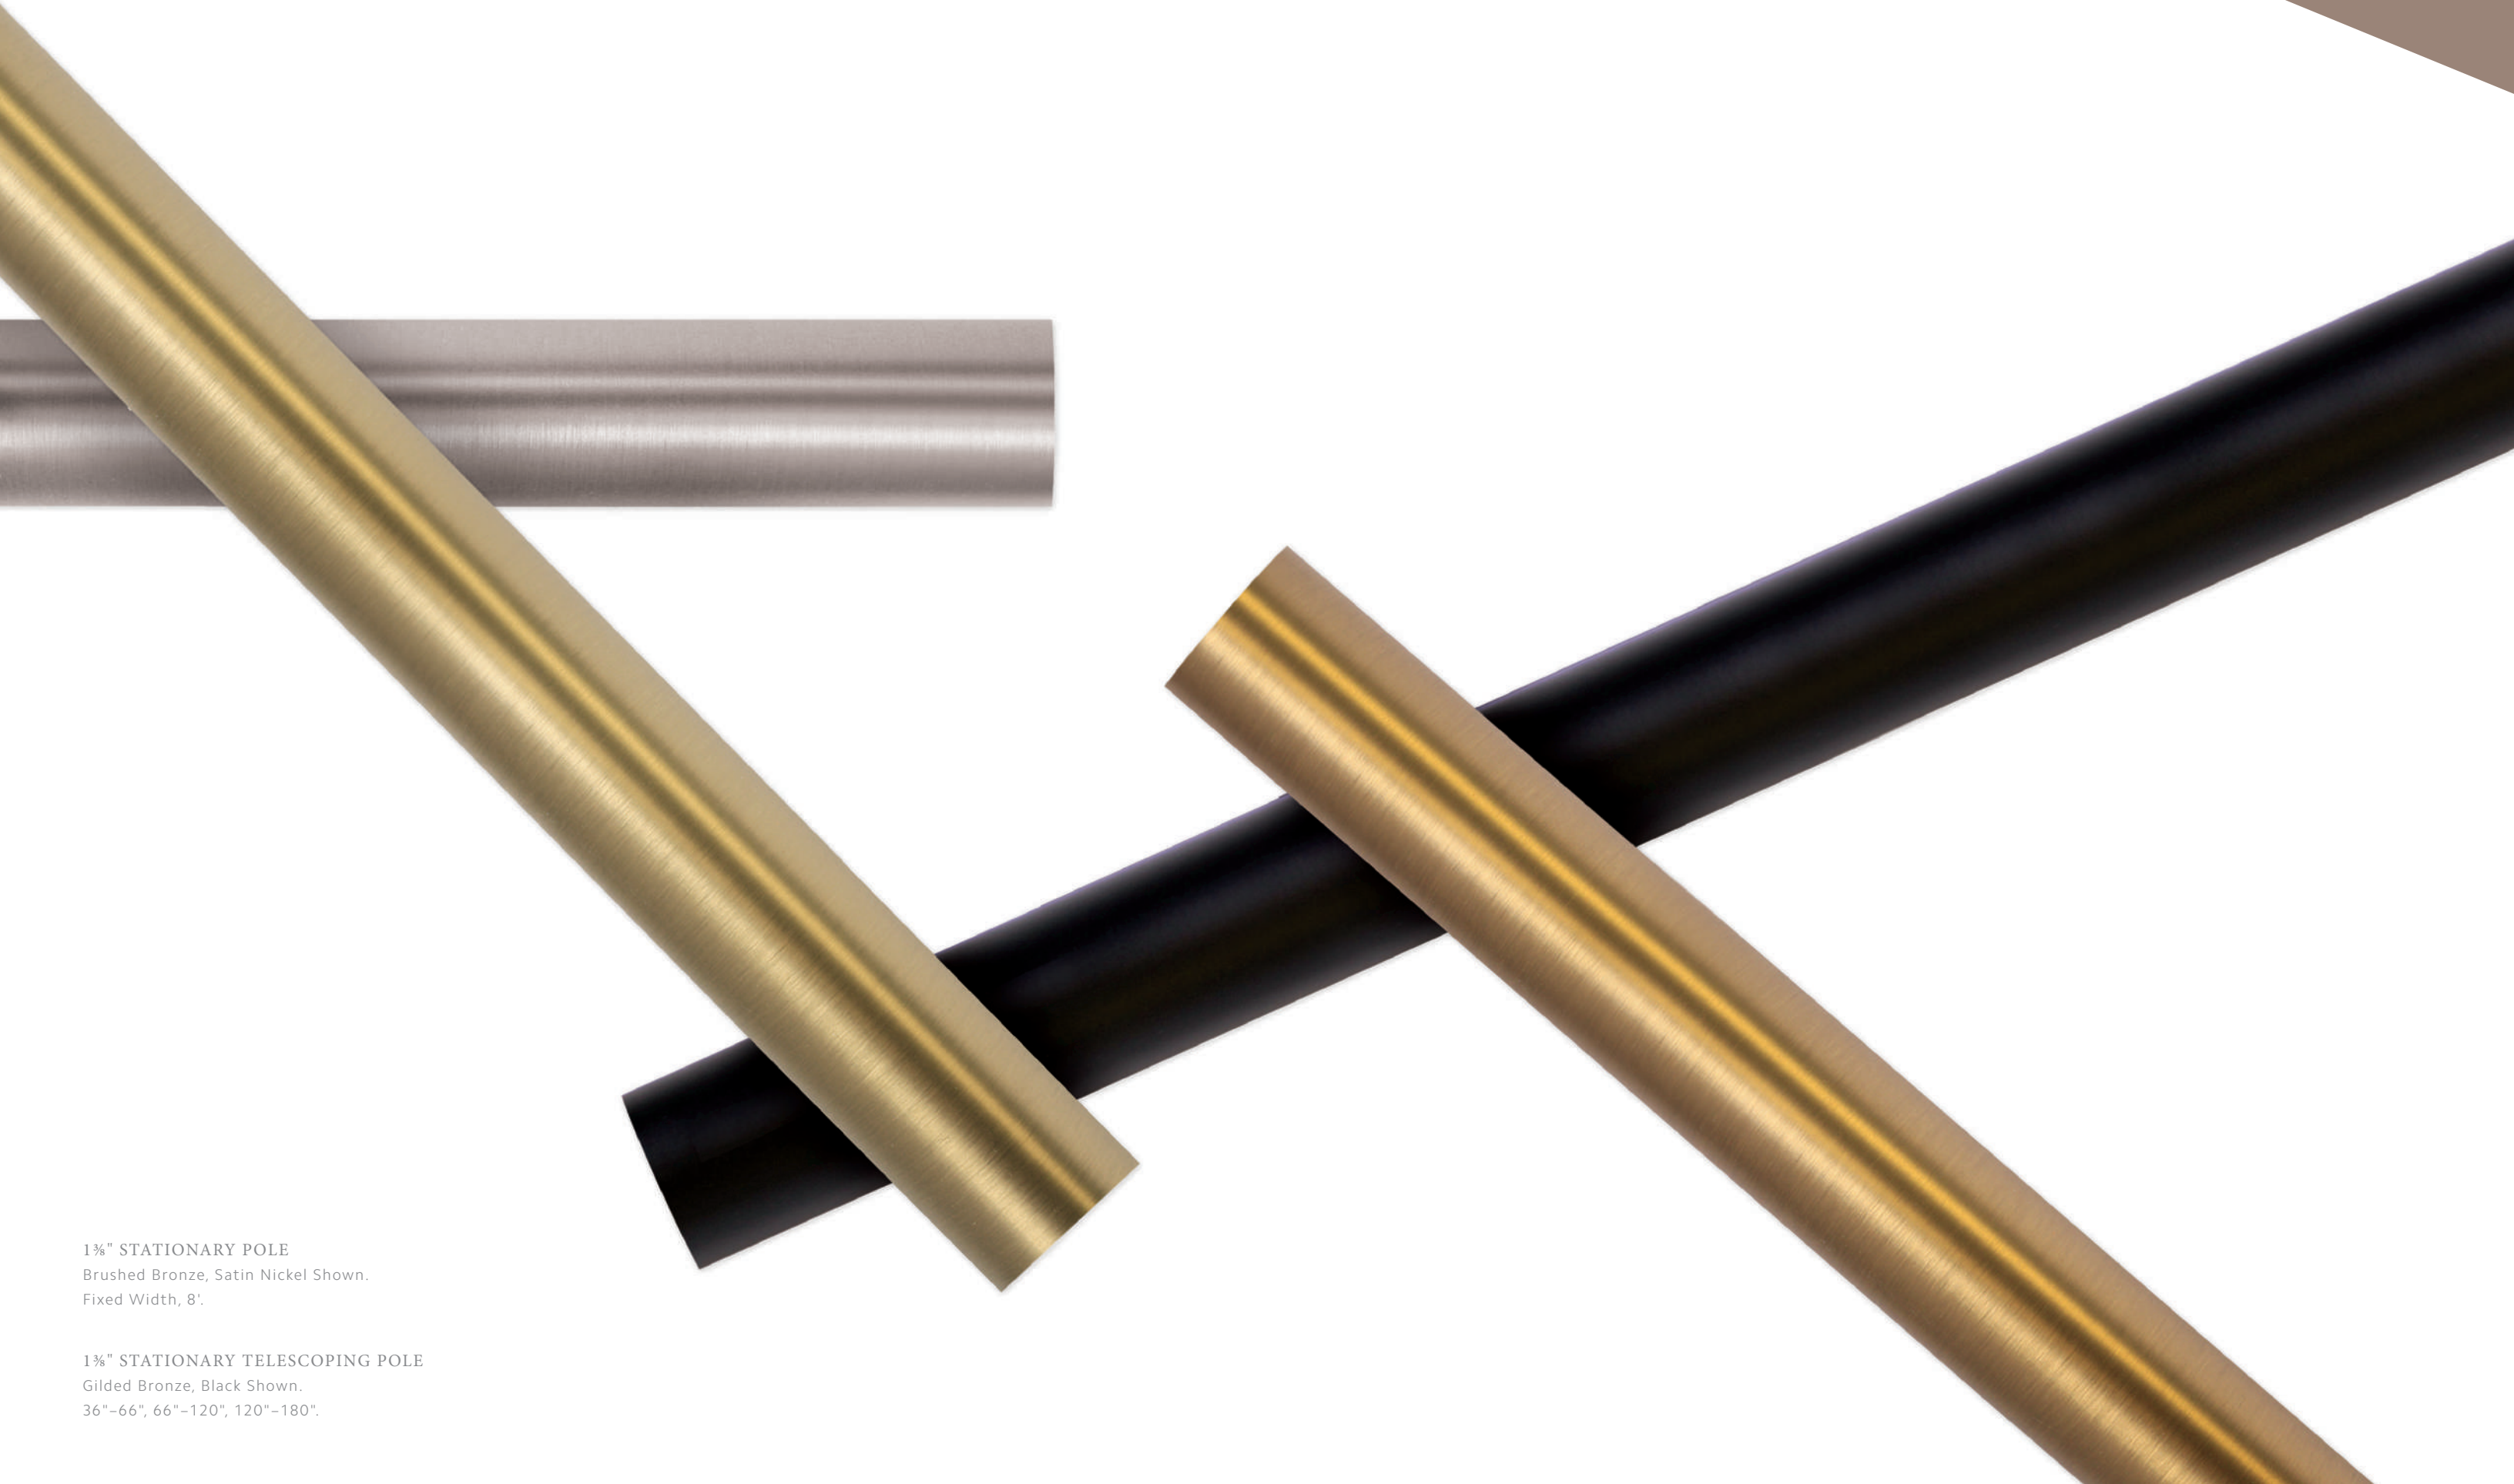

HOLDBACKS

CONTEMPORARY ROUND
Black Shown. Available in 3", 4½".

TRANSITIONAL SQUARE
Caramel Shown. Available in 3", 4½".

CAMBER
Antique Silver Shown. Available in 3", 4½".

HOLDBACK ARM WITH ENDCAP Antique Silver Shown.

POLES

1 3/8" STATIONARY POLE
Brushed Bronze, Satin Nickel Shown.
Fixed Width, 8'.

1 3/8" STATIONARY TELESCOPING POLE
Gilded Bronze, Black Shown.
36"-66", 66"-120", 120"-180".

ESTATE™ TRAVERSE RODS

The Estate™ 2" Rod Collections are the flagship of the Kirsch® Decorative Drapery Hardware product lines. Estate™ rods are decorative traversing drapery rods with heavy duty wheeled carriers that are designed to carry today's heavier draperies. Having set the interior design standard for decades, each of the three Estate™ collections are characterized by historically inspired finials, premium finishes, and precision-engineered components. Buckingham®, Designer Metals™, and Wood Trends™ Collections are featured in countless luxury venues and designer homes throughout the world.