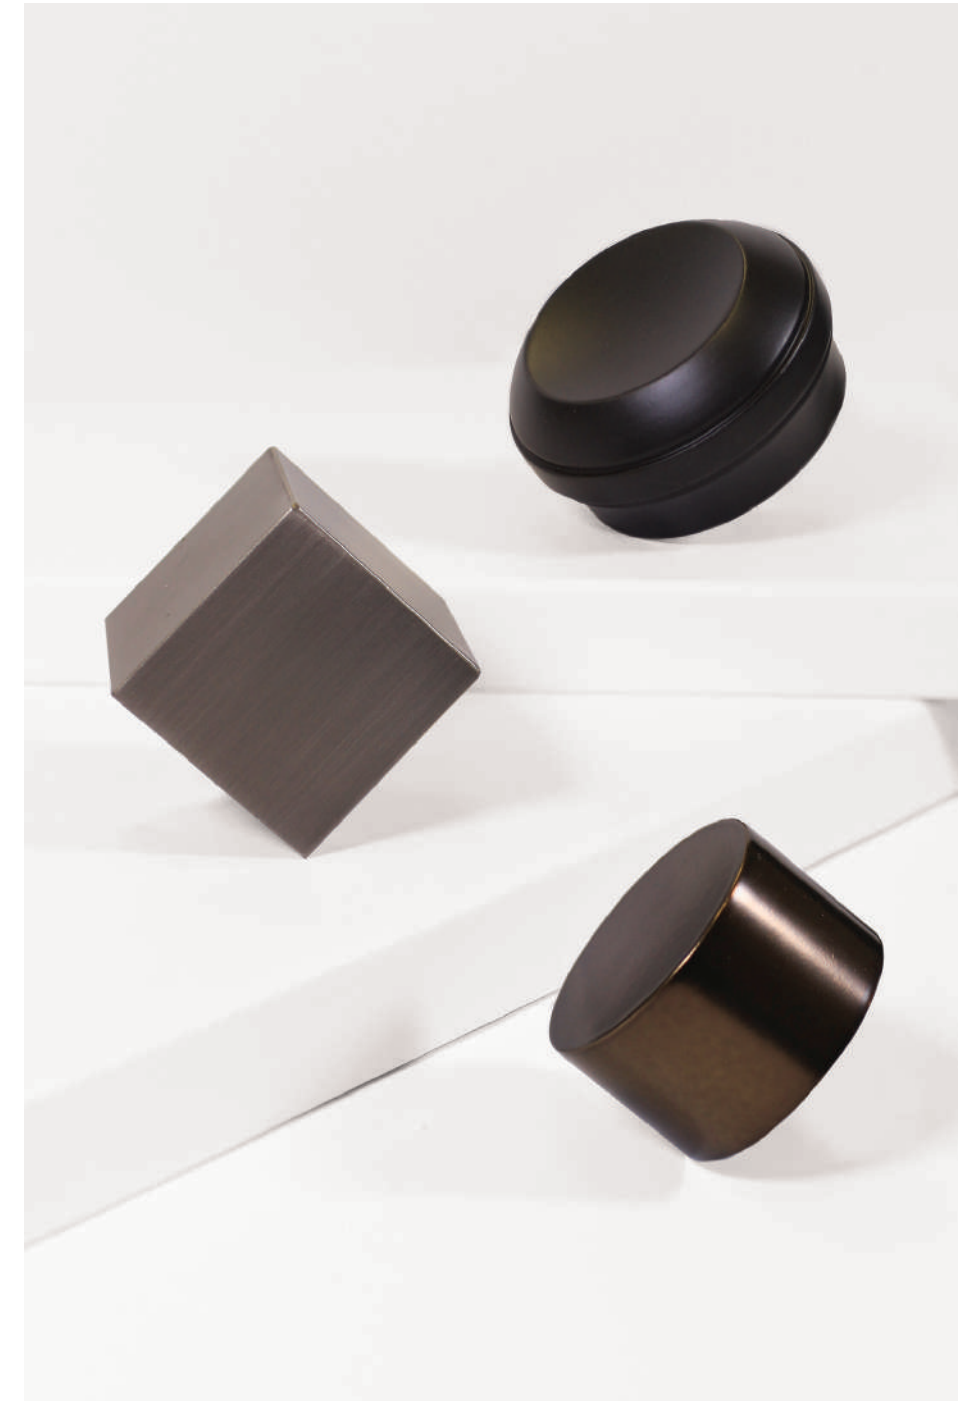

 KIRSCH®

DESIGNER METALS™

INSPIRING

Brilliance

Good design demands perfection, and perfection shines through the Kirsch® Designer Metals™ Collection. With an expansive assortment of sophisticated styles and striking finishes, each piece is designed with thoughtful details to compose a dramatic statement for your home. It becomes an impressive visual narrative of pure brilliance, as well as a reflection of exceptional taste displayed in a dazzling manner. Kirsch® Designer Metals™ is the perfect selection for the room that requires finesse with a touch of glamour.

HARLOW Gilded Bronze Shown. Available in: 1 3/8".

EUROPA Black Shown. Available in: 1 3/8", 2".

FINIALS

ANUBIS Caramel Shown. Available in: 1 3/8", 2".

GROTTO Black Shown. Available in: 1 3/8".

CORSA Brushed Bronze Shown. Available in: 1 3/8", 2".

STRATTA Gilded Bronze Shown. Available in: 1 3/8", 2".

ENDCAPS

SQUARE ENDCAP
Antique Silver Shown

RAO Black Shown. Available in: 1 3/8", 2".
SQUARE Antique Silver Shown. Available in: 1 3/8".
ROUND Caramel Shown. Available in: 1 3/8".

HOLDBACKS

CONTEMPORARY ROUND
Black Shown. Available in 3", 4½".

TRANSITIONAL SQUARE
Caramel Shown. Available in 3", 4½".

CAMBER
Antique Silver Shown. Available in 3", 4½".

HOLDBACK ARM WITH ENDCAP Antique Silver Shown.