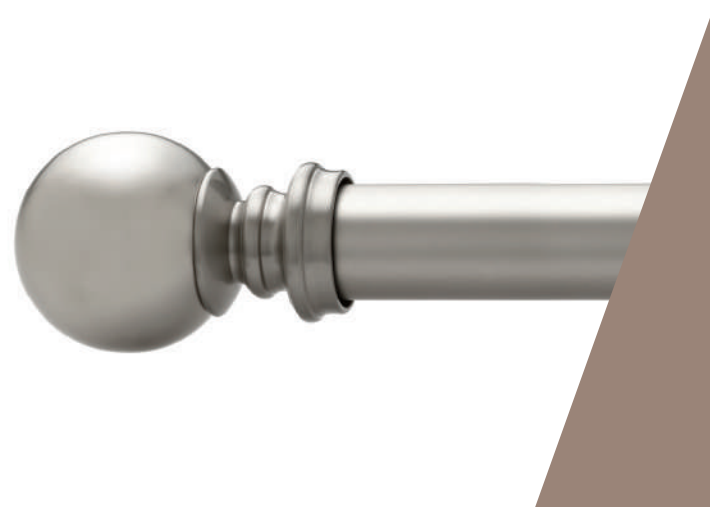

 KIRSCH®

DESIGNER METALS™

INSPIRING

Brilliance

Good design demands perfection, and perfection shines through the Kirsch® Designer Metals™ Collection. With an expansive assortment of sophisticated styles and striking finishes, each piece is designed with thoughtful details to compose a dramatic statement for your home. It becomes an impressive visual narrative of pure brilliance, as well as a reflection of exceptional taste displayed in a dazzling manner. Kirsch® Designer Metals™ is the perfect selection for the room that requires finesse with a touch of glamour.

FINIALS

CHEYENNE
Oil Rubbed Bronze Shown. Available in: 1 3/8".

ARTEMIS
Polished Nickel Shown. Available in: 1 3/8", 2".

CALLA
Antique Silver Shown. Available in: 1 3/8".

FINIALS

ELMORE Brushed Bronze Shown. Available in: 1 3/8".

LEGION Oil Rubbed Bronze Shown. Available in: 1 3/8".

PANDORA Polished Nickel Shown. Available in: 1 3/8", 2".

FINIALS

VIVIEN Caramel Shown. Available in: 1 3/8".

GARLAND Antique Silver Shown. Available in: 1 3/8".