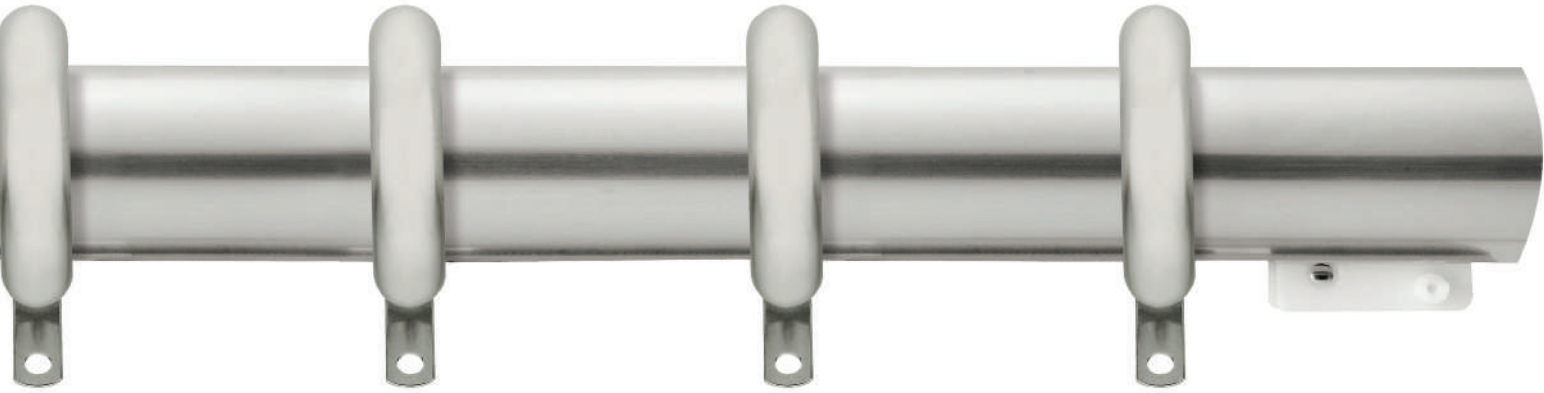

TRAVERSE

TRAVERSE FLUTED
ROD WITH SLIDES
Brushed Bronze Shown
Additional slides sold separately

TRAVERSE FLUTED
ROD WITH RINGS
Antique Silver Shown
Additional rings sold separately