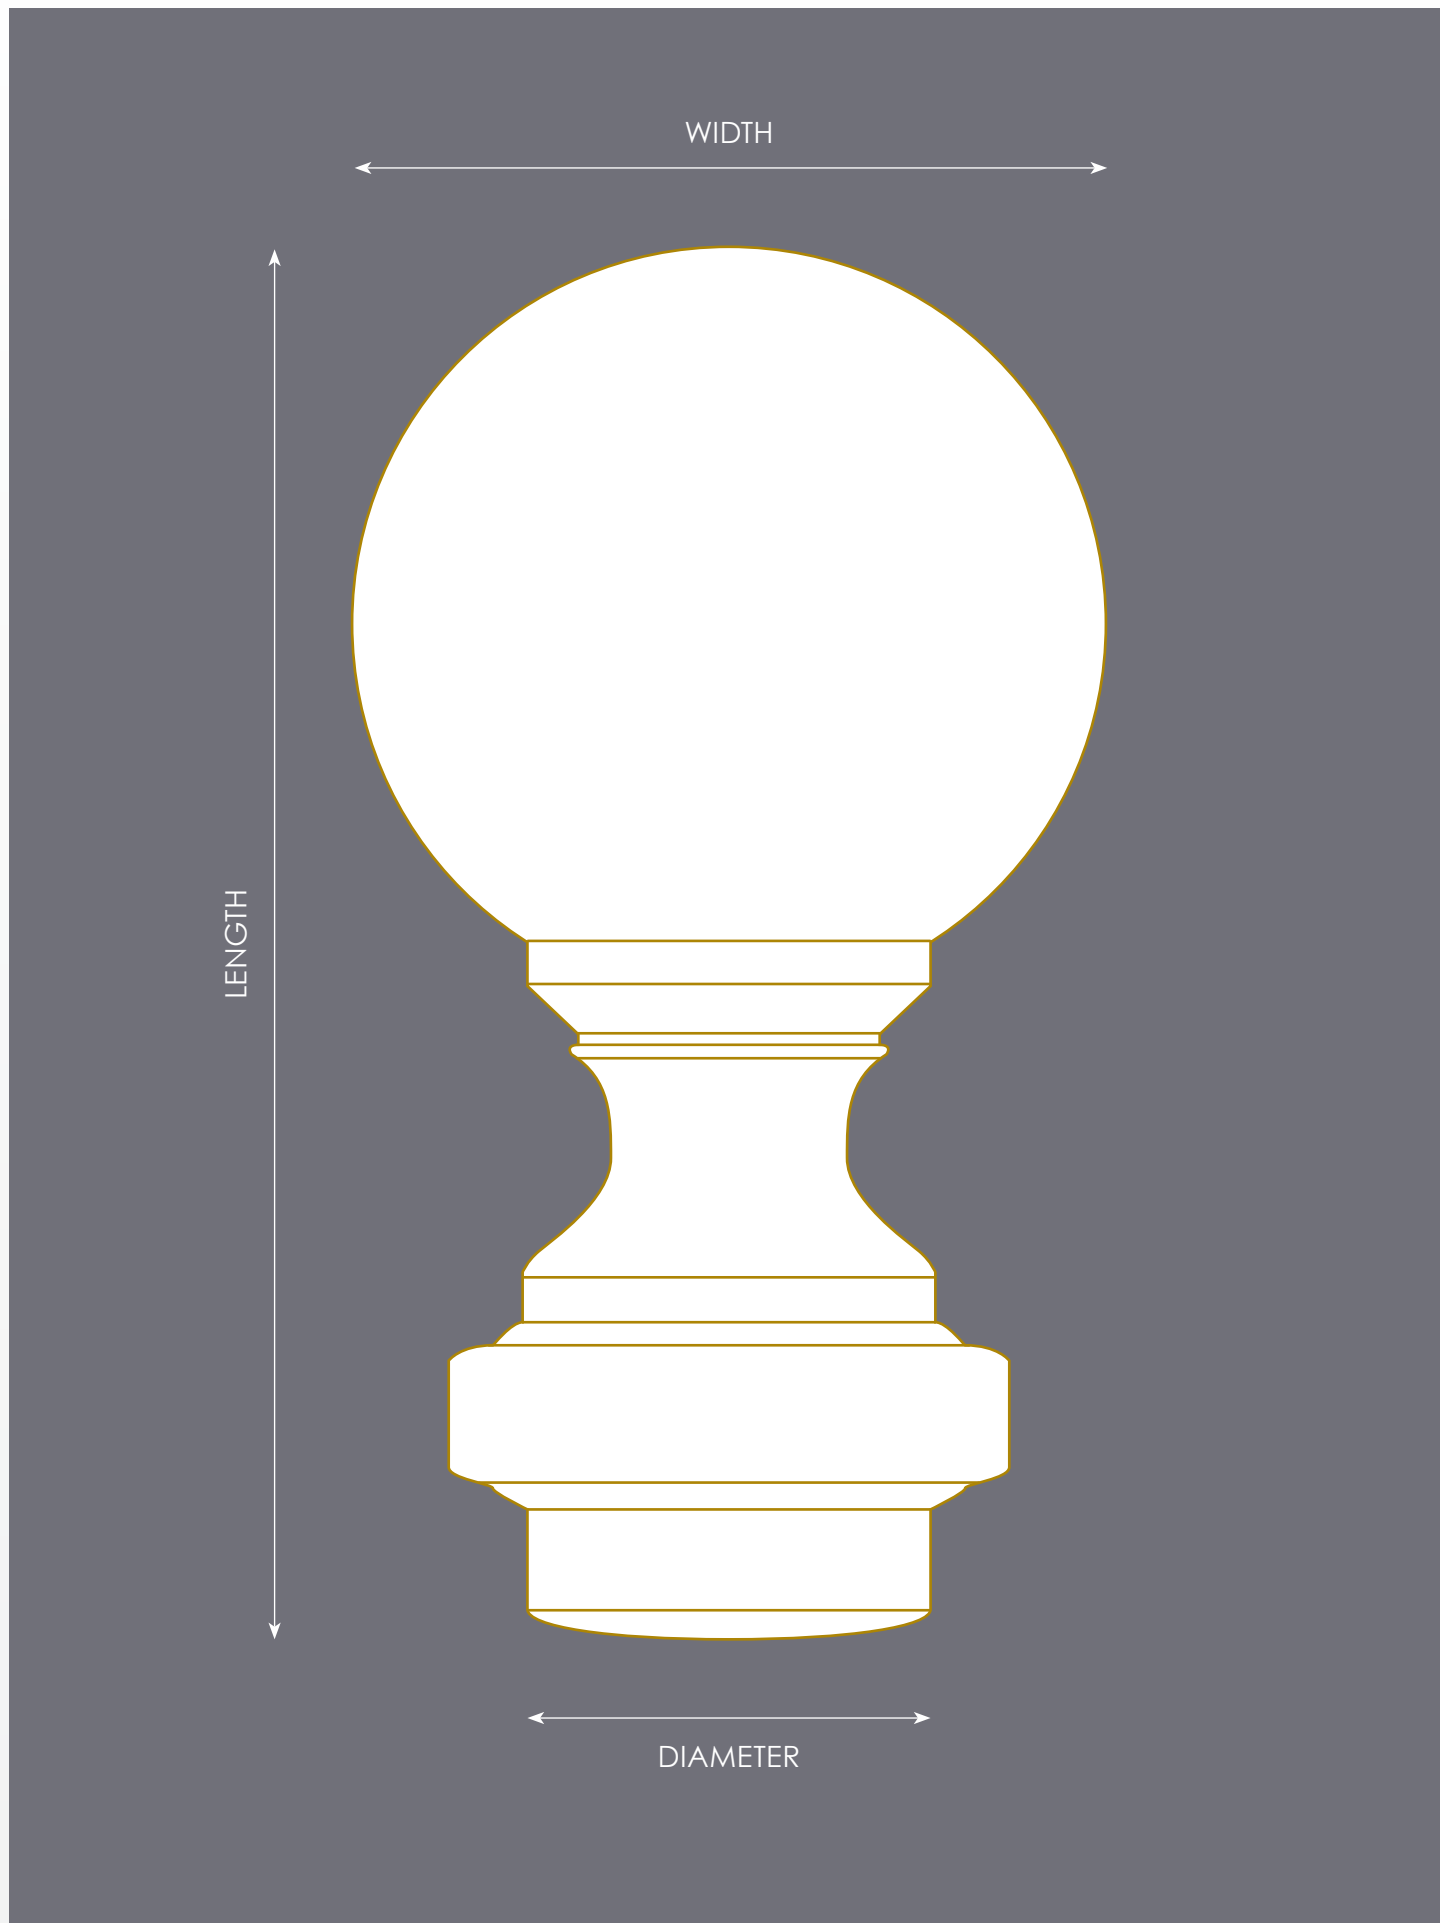

DC226 - Bracket
Fits 1" rod

DC227 - Bracket
Fits 1" rod

DC228 - Bracket Support
for DC207 & DC208

DC230 - Wall mount
Fits 1" rod

DC504 - Tieback

DC706 - Elbow
Fits 1" & 1 3/8" rod

Display #2
(showing 2" collections)

Wall Display #1
(showing 1" and 1-3/8" collections)

Display #3
(showing 1" and 1-3/8" collections)

All items displayed are for reference only.
Please see individual product for details, or refer to the glossary found at back.