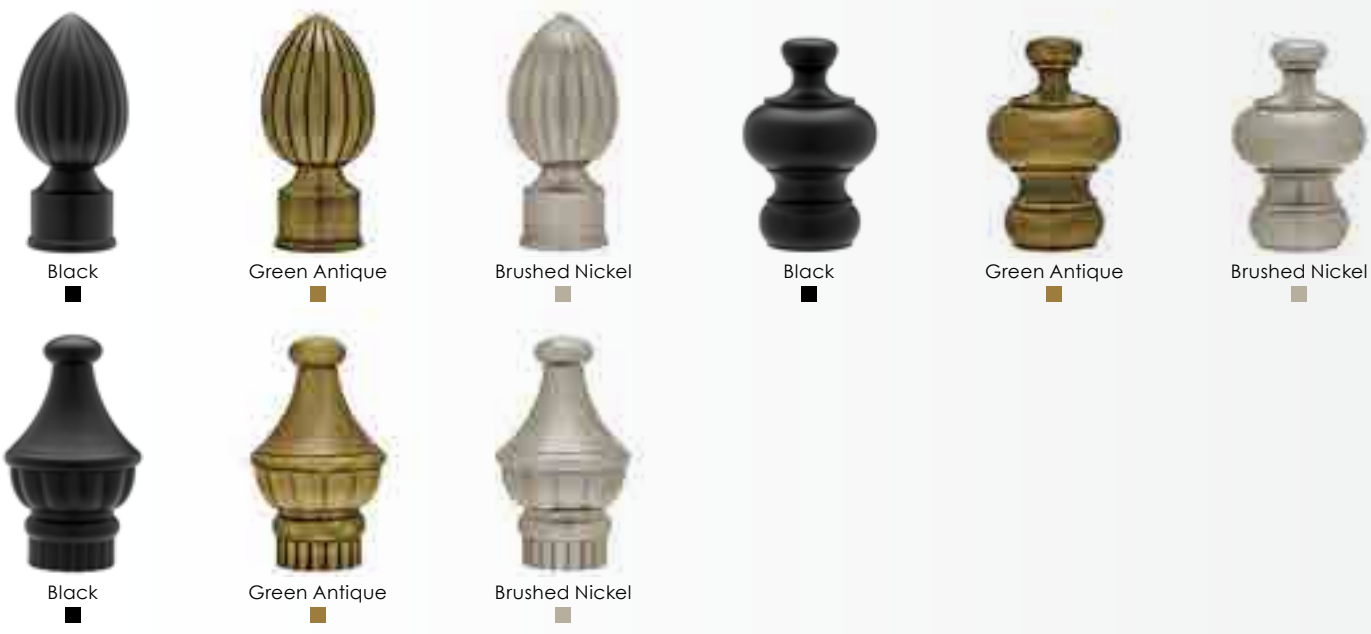

Gold Plated

Polished Brass

Brushed Nickel

Polished Nickel

Polished Chrome

Black

Green Antique

Satin Brass

Gold Plated

Polished Brass

Brushed Nickel

Polished Nickel

Polished Chrome

- DC098
Fits 1" rod
- DC097
Fits 1 3/8" rod
- DC094
Fits 1 3/8" rod

Product No. / N° de produit For all available sizes, please refer to the glossary.
 DC094, DC097
 DC098

- DC115
Fits 1" rod
- DC113
Fits 1" rod
- DC114
Fits 1" rod
- DC119
Fits 1" rod

Product No. / N° de produit For all available sizes, please refer to the glossary.
 DC113, DC114
 DC115, DC119

- DC109
Fits 1 3/8" rod
- DC102
Fits 1 3/8" rod
- DC106
Fits 1 3/8" rod
- DC099
Fits 1 3/8" rod