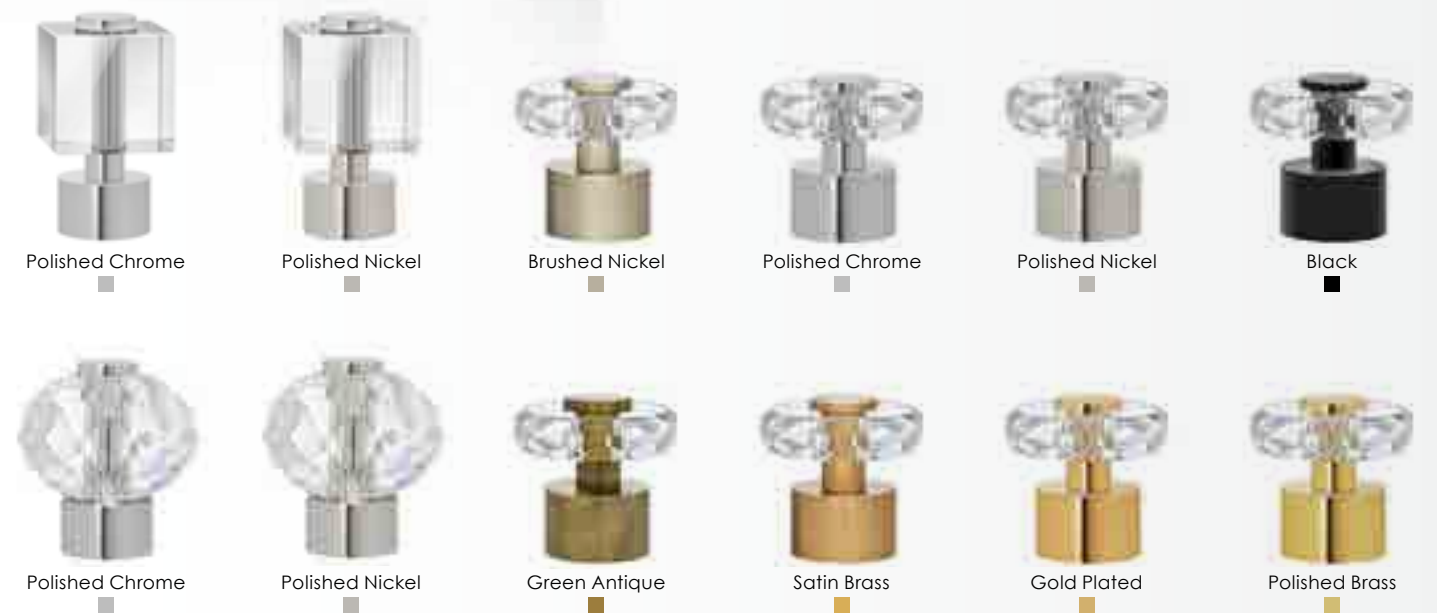

■ KS012
Fits 1" & 1 3/8" rod

■ KS007
Fits 1" & 1 3/8" rod

■ KS011
Fits 1", 1 3/8" & 2" rod

Product No. / N° de produit
KS007, KS011
KS012

For all available sizes, please refer to the glossary.