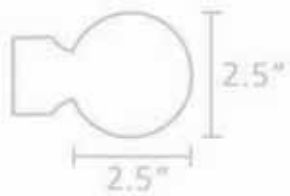

DECO & DECO™

HANDMADE PREMIUM GLASS COLLECTION

Item # D2001

- Brushed Nickel - Pole to fit 1" & 1-3/8"
- Acrylic - Pole to fit 1-3/8"

Item # D2002

- Brushed Nickel - Pole to fit 1" & 1-3/8"
- Acrylic - Pole to fit 1-3/8"

Item # D2003

- Brushed Nickel - Pole to fit 1" & 1-3/8"
- Acrylic - Pole to fit 1-3/8"

Item # D2004

- Brushed Nickel - Pole to fit 1" & 1-3/8"
- Acrylic - Pole to fit 1-3/8"

Item # D2005

- Brushed Nickel - Pole to fit 1" & 1-3/8"
- Acrylic - Pole to fit 1-3/8"

Item # D2006

- Brushed Nickel - Pole to fit 1" & 1-3/8"
- Acrylic - Pole to fit 1-3/8"

Item # D2007

- Brushed Nickel - Pole to fit 1" & 1-3/8"
- Acrylic - Pole to fit 1-3/8"

Item # D2008

- Brushed Nickel - Pole to fit 1" & 1-3/8"
- Acrylic - Pole to fit 1-3/8"