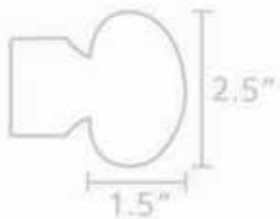

DECO & DECO™

HANDMADE PREMIUM GLASS COLLECTION

Item # D2001

- Brushed Nickel - Pole to fit 1" & 1-3/8"
- Acrylic - Pole to fit 1-3/8"

Item # D2002

- Brushed Nickel - Pole to fit 1" & 1-3/8"
- Acrylic - Pole to fit 1-3/8"

Item # D2003

- Brushed Nickel - Pole to fit 1" & 1-3/8"
- Acrylic - Pole to fit 1-3/8"

Item # D2004

- Brushed Nickel - Pole to fit 1" & 1-3/8"
- Acrylic - Pole to fit 1-3/8"

Item # D2005

- Brushed Nickel - Pole to fit 1" & 1-3/8"
- Acrylic - Pole to fit 1-3/8"

Item # D2006

- Brushed Nickel - Pole to fit 1" & 1-3/8"
- Acrylic - Pole to fit 1-3/8"

Item # D2007

- Brushed Nickel - Pole to fit 1" & 1-3/8"
- Acrylic - Pole to fit 1-3/8"

Item # D2008

- Brushed Nickel - Pole to fit 1" & 1-3/8"
- Acrylic - Pole to fit 1-3/8"

Item # D2009

- Brushed Nickel - Pole to fit 1" & 1-3/8"
- Acrylic - Pole to fit 1-3/8"

Item # D2010

- Brushed Nickel - Pole to fit 1" & 1-3/8"
- Acrylic - Pole to fit 1-3/8"

Item # D2011

• Brushed Nickel - Pole to fit 1"