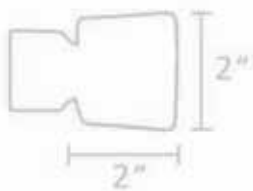

Item # D2003

- Brushed Nickel - Pole to fit 1" & 1-3/8"
- Acrylic - Pole to fit 1-3/8"

Item # D2004

- Brushed Nickel - Pole to fit 1" & 1-3/8"
- Acrylic - Pole to fit 1-3/8"

Item # D2005

- Brushed Nickel - Pole to fit 1" & 1-3/8"
- Acrylic - Pole to fit 1-3/8"

Item # D2006

- Brushed Nickel - Pole to fit 1" & 1-3/8"
- Acrylic - Pole to fit 1-3/8"

Item # D2007

- Brushed Nickel - Pole to fit 1" & 1-3/8"
- Acrylic - Pole to fit 1-3/8"

Item # D2008

- Brushed Nickel - Pole to fit 1" & 1-3/8"
- Acrylic - Pole to fit 1-3/8"

Item # D2009

- Brushed Nickel - Pole to fit 1" & 1-3/8"
- Acrylic - Pole to fit 1-3/8"

Item # D2010

- Brushed Nickel - Pole to fit 1" & 1-3/8"
- Acrylic - Pole to fit 1-3/8"

Item # D2011

• Brushed Nickel - Pole to fit 1"