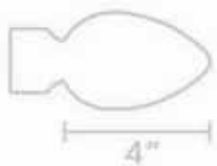

Item # D2003

- Brushed Nickel - Pole to fit 1" & 1-3/8"
- Acrylic - Pole to fit 1-3/8"

Item # D2004

- Brushed Nickel - Pole to fit 1" & 1-3/8"
- Acrylic - Pole to fit 1-3/8"

Item # D2005

- Brushed Nickel - Pole to fit 1" & 1-3/8"
- Acrylic - Pole to fit 1-3/8"

Item # D2006

- Brushed Nickel - Pole to fit 1" & 1-3/8"
- Acrylic - Pole to fit 1-3/8"

Item # D2007

- Brushed Nickel - Pole to fit 1" & 1-3/8"
- Acrylic - Pole to fit 1-3/8"

Item # D2008

- Brushed Nickel - Pole to fit 1" & 1-3/8"
- Acrylic - Pole to fit 1-3/8"

Item # D2009

- Brushed Nickel - Pole to fit 1" & 1-3/8"
- Acrylic - Pole to fit 1-3/8"

Item # D2010

- Brushed Nickel - Pole to fit 1" & 1-3/8"
- Acrylic - Pole to fit 1-3/8"

Item # D2011

• Brushed Nickel - Pole to fit 1"