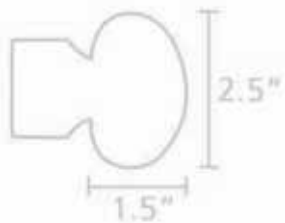

DECO & DECO™

HANDMADE PREMIUM GLASS COLLECTION

Item # D2001

- Brushed Nickel - Pole to fit 1" & 1-3/8"
- Acrylic - Pole to fit 1-3/8"

Item # D2002

- Brushed Nickel - Pole to fit 1" & 1-3/8"
- Acrylic - Pole to fit 1-3/8"

Item # D2003

- Brushed Nickel - Pole to fit 1" & 1-3/8"
- Acrylic - Pole to fit 1-3/8"

Item # D2004

- Brushed Nickel - Pole to fit 1" & 1-3/8"
- Acrylic - Pole to fit 1-3/8"

Item # D2005

- Brushed Nickel - Pole to fit 1" & 1-3/8"
- Acrylic - Pole to fit 1-3/8"

Item # D2006

- Brushed Nickel - Pole to fit 1" & 1-3/8"
- Acrylic - Pole to fit 1-3/8"

Item # D2007

- Brushed Nickel - Pole to fit 1" & 1-3/8"
- Acrylic - Pole to fit 1-3/8"

Item # D2008

- Brushed Nickel - Pole to fit 1" & 1-3/8"
- Acrylic - Pole to fit 1-3/8"

Item # D2009

- Brushed Nickel - Pole to fit 1" & 1-3/8"
- Acrylic - Pole to fit 1-3/8"

Item # D2010

- Brushed Nickel - Pole to fit 1" & 1-3/8"
- Acrylic - Pole to fit 1-3/8"

Item # D2011

• Brushed Nickel - Pole to fit 1"