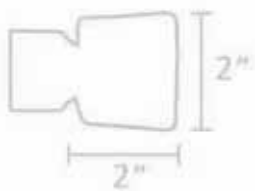

Item # D2003

- Brushed Nickel - Pole to fit 1" & 1-3/8"
- Acrylic - Pole to fit 1-3/8"

Item # D2004

- Brushed Nickel - Pole to fit 1" & 1-3/8"
- Acrylic - Pole to fit 1-3/8"

Item # D2005

- Brushed Nickel - Pole to fit 1" & 1-3/8"
- Acrylic - Pole to fit 1-3/8"

Item # D2006

- Brushed Nickel - Pole to fit 1" & 1-3/8"
- Acrylic - Pole to fit 1-3/8"

Item # D2007

- Brushed Nickel - Pole to fit 1" & 1-3/8"
- Acrylic - Pole to fit 1-3/8"

Item # D2008

- Brushed Nickel - Pole to fit 1" & 1-3/8"
- Acrylic - Pole to fit 1-3/8"

Item # D2009

- Brushed Nickel - Pole to fit 1" & 1-3/8"
- Acrylic - Pole to fit 1-3/8"

Item # D2010

- Brushed Nickel - Pole to fit 1" & 1-3/8"
- Acrylic - Pole to fit 1-3/8"

Item # D2011

• Brushed Nickel - Pole to fit 1"