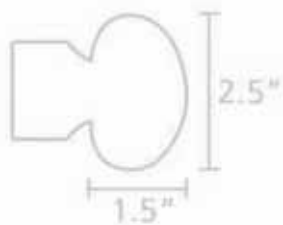

DECO & DECO™

HANDMADE PREMIUM GLASS COLLECTION

Item # D2001

- Brushed Nickel - Pole to fit 1" & 1-3/8"
- Acrylic - Pole to fit 1-3/8"

Item # D2002

- Brushed Nickel - Pole to fit 1" & 1-3/8"
- Acrylic - Pole to fit 1-3/8"

Item # D2003

- Brushed Nickel - Pole to fit 1" & 1-3/8"
- Acrylic - Pole to fit 1-3/8"

Item # D2004

- Brushed Nickel - Pole to fit 1" & 1-3/8"
- Acrylic - Pole to fit 1-3/8"

Item # D2005

- Brushed Nickel - Pole to fit 1" & 1-3/8"
- Acrylic - Pole to fit 1-3/8"

Item # D2006

- Brushed Nickel - Pole to fit 1" & 1-3/8"
- Acrylic - Pole to fit 1-3/8"

Item # D2007

- Brushed Nickel - Pole to fit 1" & 1-3/8"
- Acrylic - Pole to fit 1-3/8"

Item # D2008

- Brushed Nickel - Pole to fit 1" & 1-3/8"
- Acrylic - Pole to fit 1-3/8"

Item # D2009

- Brushed Nickel - Pole to fit 1" & 1-3/8"
- Acrylic - Pole to fit 1-3/8"

Item # D2010

- Brushed Nickel - Pole to fit 1" & 1-3/8"
- Acrylic - Pole to fit 1-3/8"

Item # D2011

• Brushed Nickel - Pole to fit 1"